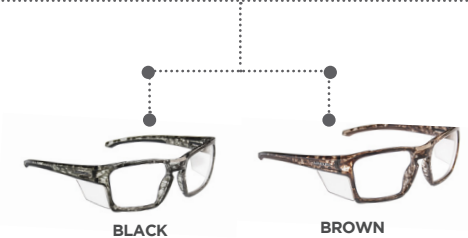

i MODEL 7502

• Standards: ANSI Z87.1 • CSA Z94.3

INTEGRATED SIDE SHIELD PROTECTION

SIZE 58- 18- 135

58.30	42.30	63.80	18	135