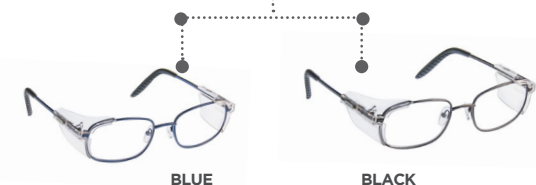

MODEL 3002P

Standards: ANSI Z87.1 • CSA Z94.3

PERMANENT SIDE SHIELD ONLY

BLUE

BLACK

AVAILABLE Q2 OF 2022