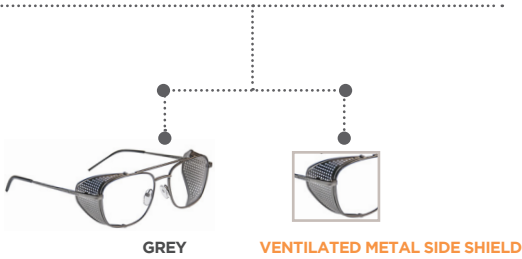

i MODEL 6016

- Integrated side shield protection
- Standards: ANSI Z87.1 • CSA Z94.3
- Cushion included

SIZE 64-16-126

64.33	35.94	68.60	16	126

i MODEL 7109

- Stainless Steel
- Standards: ANSI Z87.1 • CSA Z94.3

INTEGRATED SIDE SHIELD PROTECTION

SIZE					
56-18-140	56.00	45.40	61.00	18	140
60-18-145	60.00	48.60	65.30	18	145